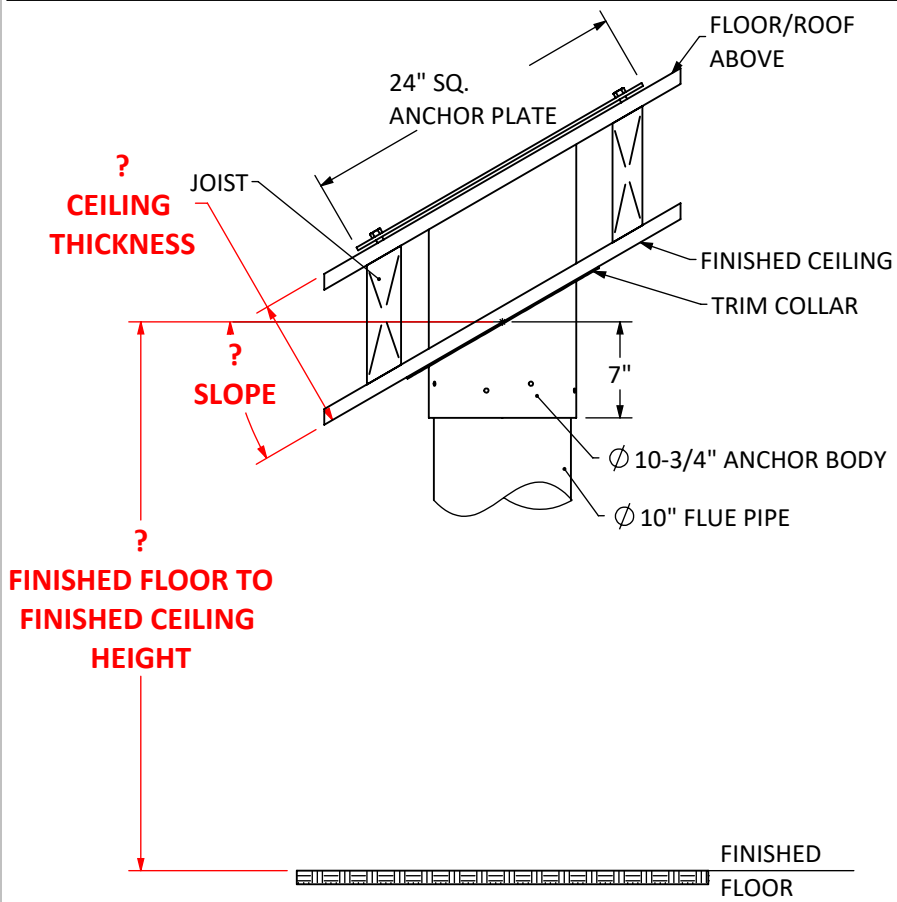

www.customfireplacedesign.com

CUSTOM ANCHOR OPTIONS AVAILABLE

OPTION A - SLOPED DROP FROM ABOVE

OPTION B - SUSPENDED FROM CONCRETE

OPTION C - ATTACHED BELOW CONCRETE

**ANCHOR PLATE
24" SQ. x 0.25" THK.**

VITA | Fireplaces

Note: Exact measurements may vary ± 1/2".

North American Designed & Manufactured
by
CF + D | custom fireplace design

UNLESS OTHERWISE SPECIFIED:		NAME	DATE	MODEL:	NICO	
DIMENSIONS ARE IN INCHES		DRAWN	MP	5/4/2019	TITLE:	
TOLERANCES:		CHECKED	MV	5/4/2019	CUSTOM ANCHOR OPTIONS	
FRACTIONAL ±		ENG APPR.			SIZE	
ANGULAR: MACH ± BEND ±		MFG APPR.			DWG. NO.	REV
TWO PLACE DECIMAL ±		Q.A.			A	0
THREE PLACE DECIMAL ±				CF + D		
INTERPRET GEOMETRIC TOLERANCING PER:				CUSTOM FIREPLACE DESIGN INC.		
MATERIAL				5230 HARVESTER RD. UNIT # 2		
FINISH				BURLINGTON, ONTARIO CANADA L7L 4X4		
DO NOT SCALE DRAWING				PHONE: 905-681-3070 FAX: 905-681-8697		
				SCALE : NTS		SHEET 3 OF 3