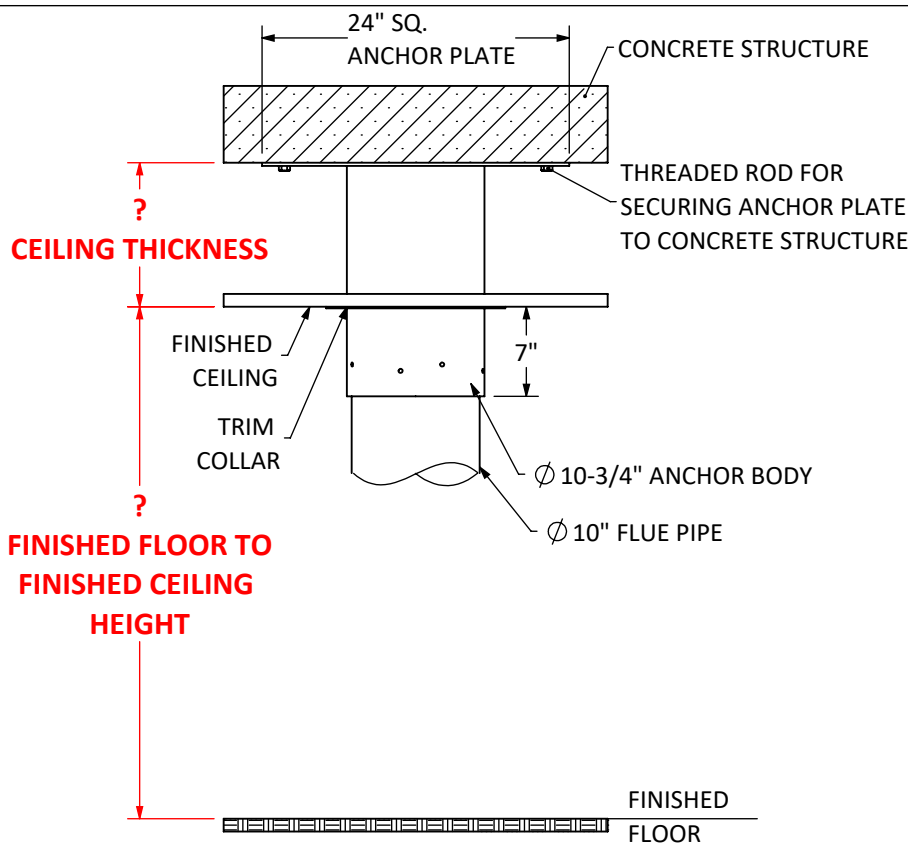

www.customfireplacedesign.com

CUSTOM ANCHOR OPTIONS AVAILABLE

OPTION A - SLOPED DROP FROM ABOVE

OPTION B - SUSPENDED FROM CONCRETE

OPTION C - ATTACHED BELOW CONCRETE

**ANCHOR PLATE
24" SQ. x 0.25" THK.**

VITA | Fireplaces

WATER SOURCE OPTIONS

- OPTION 1: Plumbed-In to main source water line, 1/2" reduced to 1/4" factory set connection.
- OPTION 2: Removable 1L container for manual fill approx. 8-10 hour burn time.

Recommended : Leak detection sensor for potential leak management.

Note: Exact measurements may vary ± 1/2".

North American Designed & Manufactured
by
CF + D | custom fireplace design

UNLESS OTHERWISE SPECIFIED:		NAME	DATE	MODEL:	NICO	
DIMENSIONS ARE IN INCHES		DRAWN	MP	5/4/2019	TITLE:	
TOLERANCES:		CHECKED	MV	5/4/2019	CUSTOM ANCHOR OPTIONS	
FRACTIONAL ±		ENG APPR.			SIZE	
ANGULAR: MACH ± BEND ±		MFG APPR.			DWG. NO.	REV
TWO PLACE DECIMAL ±		Q.A.			A	0
THREE PLACE DECIMAL ±				CF + D		
INTERPRET GEOMETRIC TOLERANCING PER:				CUSTOM FIREPLACE DESIGN INC.		
MATERIAL				5230 HARVESTER RD. UNIT # 2		
FINISH				BURLINGTON, ONTARIO CANADA L7L 4X4		
DO NOT SCALE DRAWING				PHONE: 905-681-3070 FAX: 905-681-8697		
				SCALE : NTS		SHEET 3 OF 3