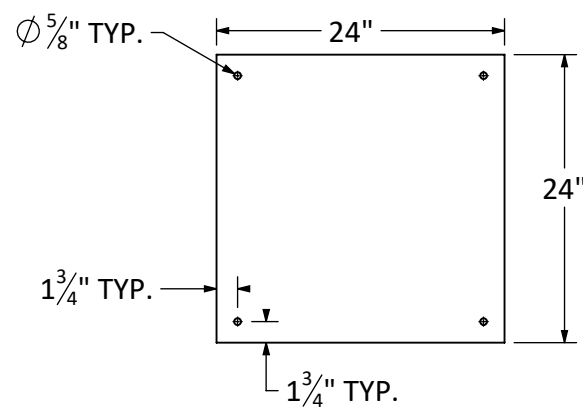

www.customfireplacedesign.com

CUSTOM ANCHOR OPTIONS AVAILABLE

OPTION A - SLOPED DROP FROM ABOVE

OPTION B - SUSPENDED FROM CONCRETE

OPTION C - ATTACHED BELOW CONCRETE

**ANCHOR PLATE
24" SQ. x 0.25" THK.**

VITA | Fireplaces

Note: Exact measurements may vary ± 1/2".

North American Designed & Manufactured
by
CF + D | custom fireplace design

UNLESS OTHERWISE SPECIFIED:		NAME	DATE	MODEL:	NICO	
DIMENSIONS ARE IN INCHES		DRAWN	MP	5/4/2019	TITLE:	
TOLERANCES:		CHECKED	MV	5/4/2019	CUSTOM ANCHOR OPTIONS	
FRACTIONAL ±		ENG APPR.			SIZE	
ANGULAR: MACH ± BEND ±		MFG APPR.			DWG. NO.	REV
TWO PLACE DECIMAL ±		Q.A.			A	0
THREE PLACE DECIMAL ±				CF + D		
INTERPRET GEOMETRIC TOLERANCING PER:				CUSTOM FIREPLACE DESIGN INC.		
MATERIAL				5230 HARVESTER RD. UNIT # 2		
FINISH				BURLINGTON, ONTARIO CANADA L7L 4X4		
DO NOT SCALE DRAWING				PHONE: 905-681-3070 FAX: 905-681-8697		
				SCALE : NTS		SHEET 3 OF 3