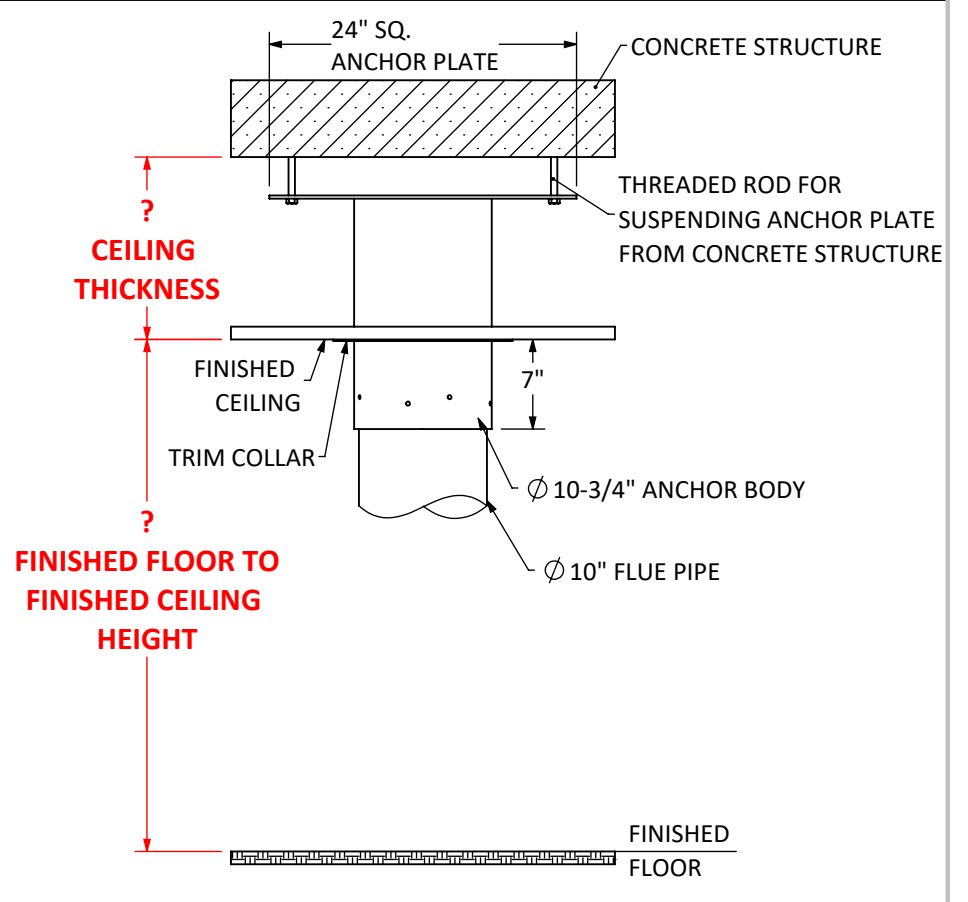

www.customfireplacedesign.com

CUSTOM ANCHOR OPTIONS AVAILABLE

OPTION A - SLOPED DROP FROM ABOVE

OPTION B - SUSPENDED FROM CONCRETE

OPTION C - ATTACHED BELOW CONCRETE

**ANCHOR PLATE
24" SQ. x 0.25" THK.**

VITA | Fireplaces

WATER SOURCE OPTIONS

- OPTION 1: Plumbed-In to main source water line, 1/2" reduced to 1/4" factory set connection.
- OPTION 2: Removable 1L container for manual fill approx. 8-10 hour burn time.

Recommended : Leak detection sensor for potential leak management.

Note: Exact measurements may vary ± 1/2".

North American Designed & Manufactured
by
CF + D | custom fireplace design

UNLESS OTHERWISE SPECIFIED:		NAME	DATE	MODEL:	NICO	
DIMENSIONS ARE IN INCHES		DRAWN	MP	5/4/2019	TITLE:	
TOLERANCES:		CHECKED	MV	5/4/2019	CUSTOM ANCHOR OPTIONS	
FRACTIONAL ±		ENG APPR.			SIZE	
ANGULAR: MACH ± BEND ±		MFG APPR.			DWG. NO.	REV
TWO PLACE DECIMAL ±		Q.A.			A	0
THREE PLACE DECIMAL ±				CF + D		
INTERPRET GEOMETRIC TOLERANCING PER:				CUSTOM FIREPLACE DESIGN INC.		
MATERIAL				5230 HARVESTER RD. UNIT # 2		
FINISH				BURLINGTON, ONTARIO CANADA L7L 4X4		
DO NOT SCALE DRAWING				PHONE: 905-681-3070 FAX: 905-681-8697		
				SCALE : NTS		SHEET 3 OF 3